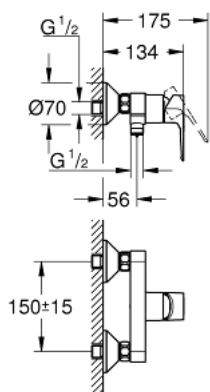

23 633 001 SINGLE-LEVER SHOWER MIXER 1/2"

TOOTE KIRJELDUS

- wall mounted
- metal lever
- GROHE Longlife 35 mm ceramic cartridge
- with temperature limiter
- **GROHE StarLight** chrome finish
- adjustable flow rate limiter
- shower bottom outlet 1/2" with integrated non return-valve
- protected against backflow
- S-unions
- metal wall escutcheon
- professional edition

23 633 001 SINGLE-LEVER SHOWER MIXER 1/2"

VARUOSAD

- 1: Cartridge (Tellimuse number 46374000)
- 2: S-union (Tellimuse number 12075000)
- 2.1: Seal (Tellimuse number 0138600M)
- 2.2: Escutcheon (Tellimuse number 0221000M)
- 3: Screw connection 1/2" (Tellimuse number 45044000)
- 4: Non-return valve (Tellimuse number 42601000)
- 5: Extension 3/4", 20 mm (Tellimuse number 0713000M)*
- 6: Temperature limiter (Tellimuse number 46375000)*
- 7: Special spanner (Tellimuse number 19377000)*
- 8: Socket spanner (Tellimuse number 19332000)*