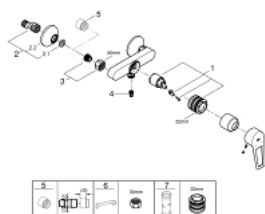

23 633 001 SINGLE-LEVER SHOWER MIXER 1/2"

TOOTE KIRJELDUS

- wall mounted
- metal lever
- GROHE Longlife 35 mm ceramic cartridge
- with temperature limiter
- **GROHE StarLight** chrome finish
- adjustable flow rate limiter
- shower bottom outlet 1/2" with integrated non return-valve
- protected against backflow
- S-unions
- metal wall escutcheon
- professional edition

23 633 001 SINGLE-LEVER SHOWER MIXER 1/2"

VARUOSAD

- 1: Cartridge (Tellimuse number 46374000)
- 2: S-union (Tellimuse number 12075000)
- 2.1: Seal (Tellimuse number 0138600M)
- 2.2: Escutcheon (Tellimuse number 0221000M)
- 3: Screw connection 1/2" (Tellimuse number 45044000)
- 4: Non-return valve (Tellimuse number 42601000)
- 5: Extension 3/4", 20 mm (Tellimuse number 0713000M)*
- 6: Temperature limiter (Tellimuse number 46375000)*
- 7: Special spanner (Tellimuse number 19377000)*
- 8: Socket spanner (Tellimuse number 19332000)*